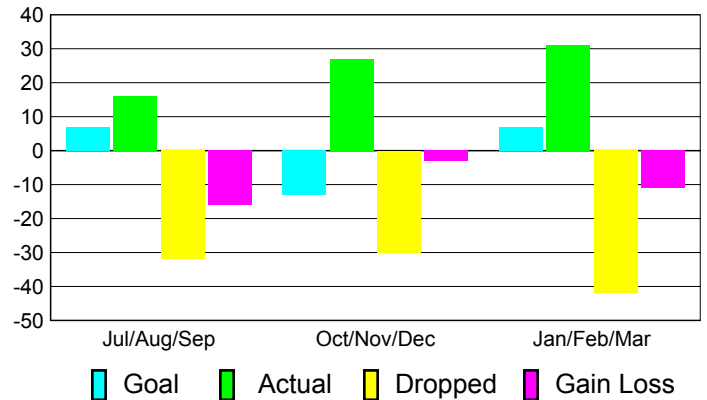

Membership Results 2010-2011

Goal, New, Dropped, Gain/Loss

Comparison of Membership Gain/Loss

Current Year Compared to the Previous Year